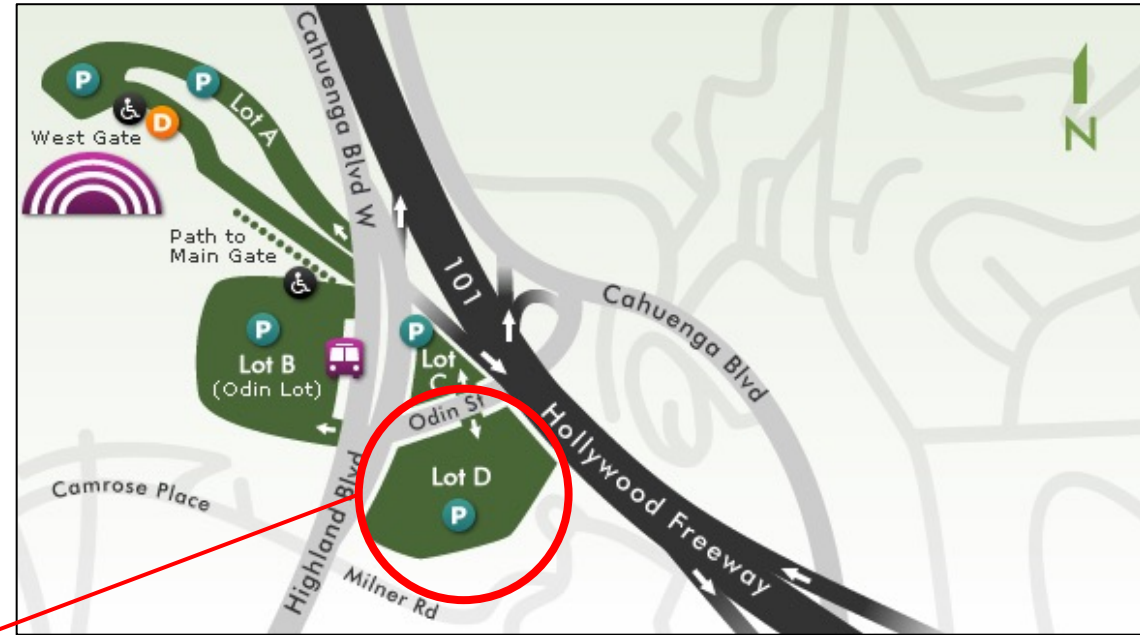

PARKING:
Hollywood Bowl - Lot D
2301 N Highland Ave
Los Angeles, CA 90068

Walk to Event Location:
Hollywood American Legion Post 43
2035 N Highland
Los Angeles, CA 90068

Park in Lot D of the Hollywood Bowl on the East side of the street on Highland Ave and Odin St.
Walk from there down Highland and cross at the lights at Milner Rd/Camrose Dr and then walk into the Post 43 Drive Way