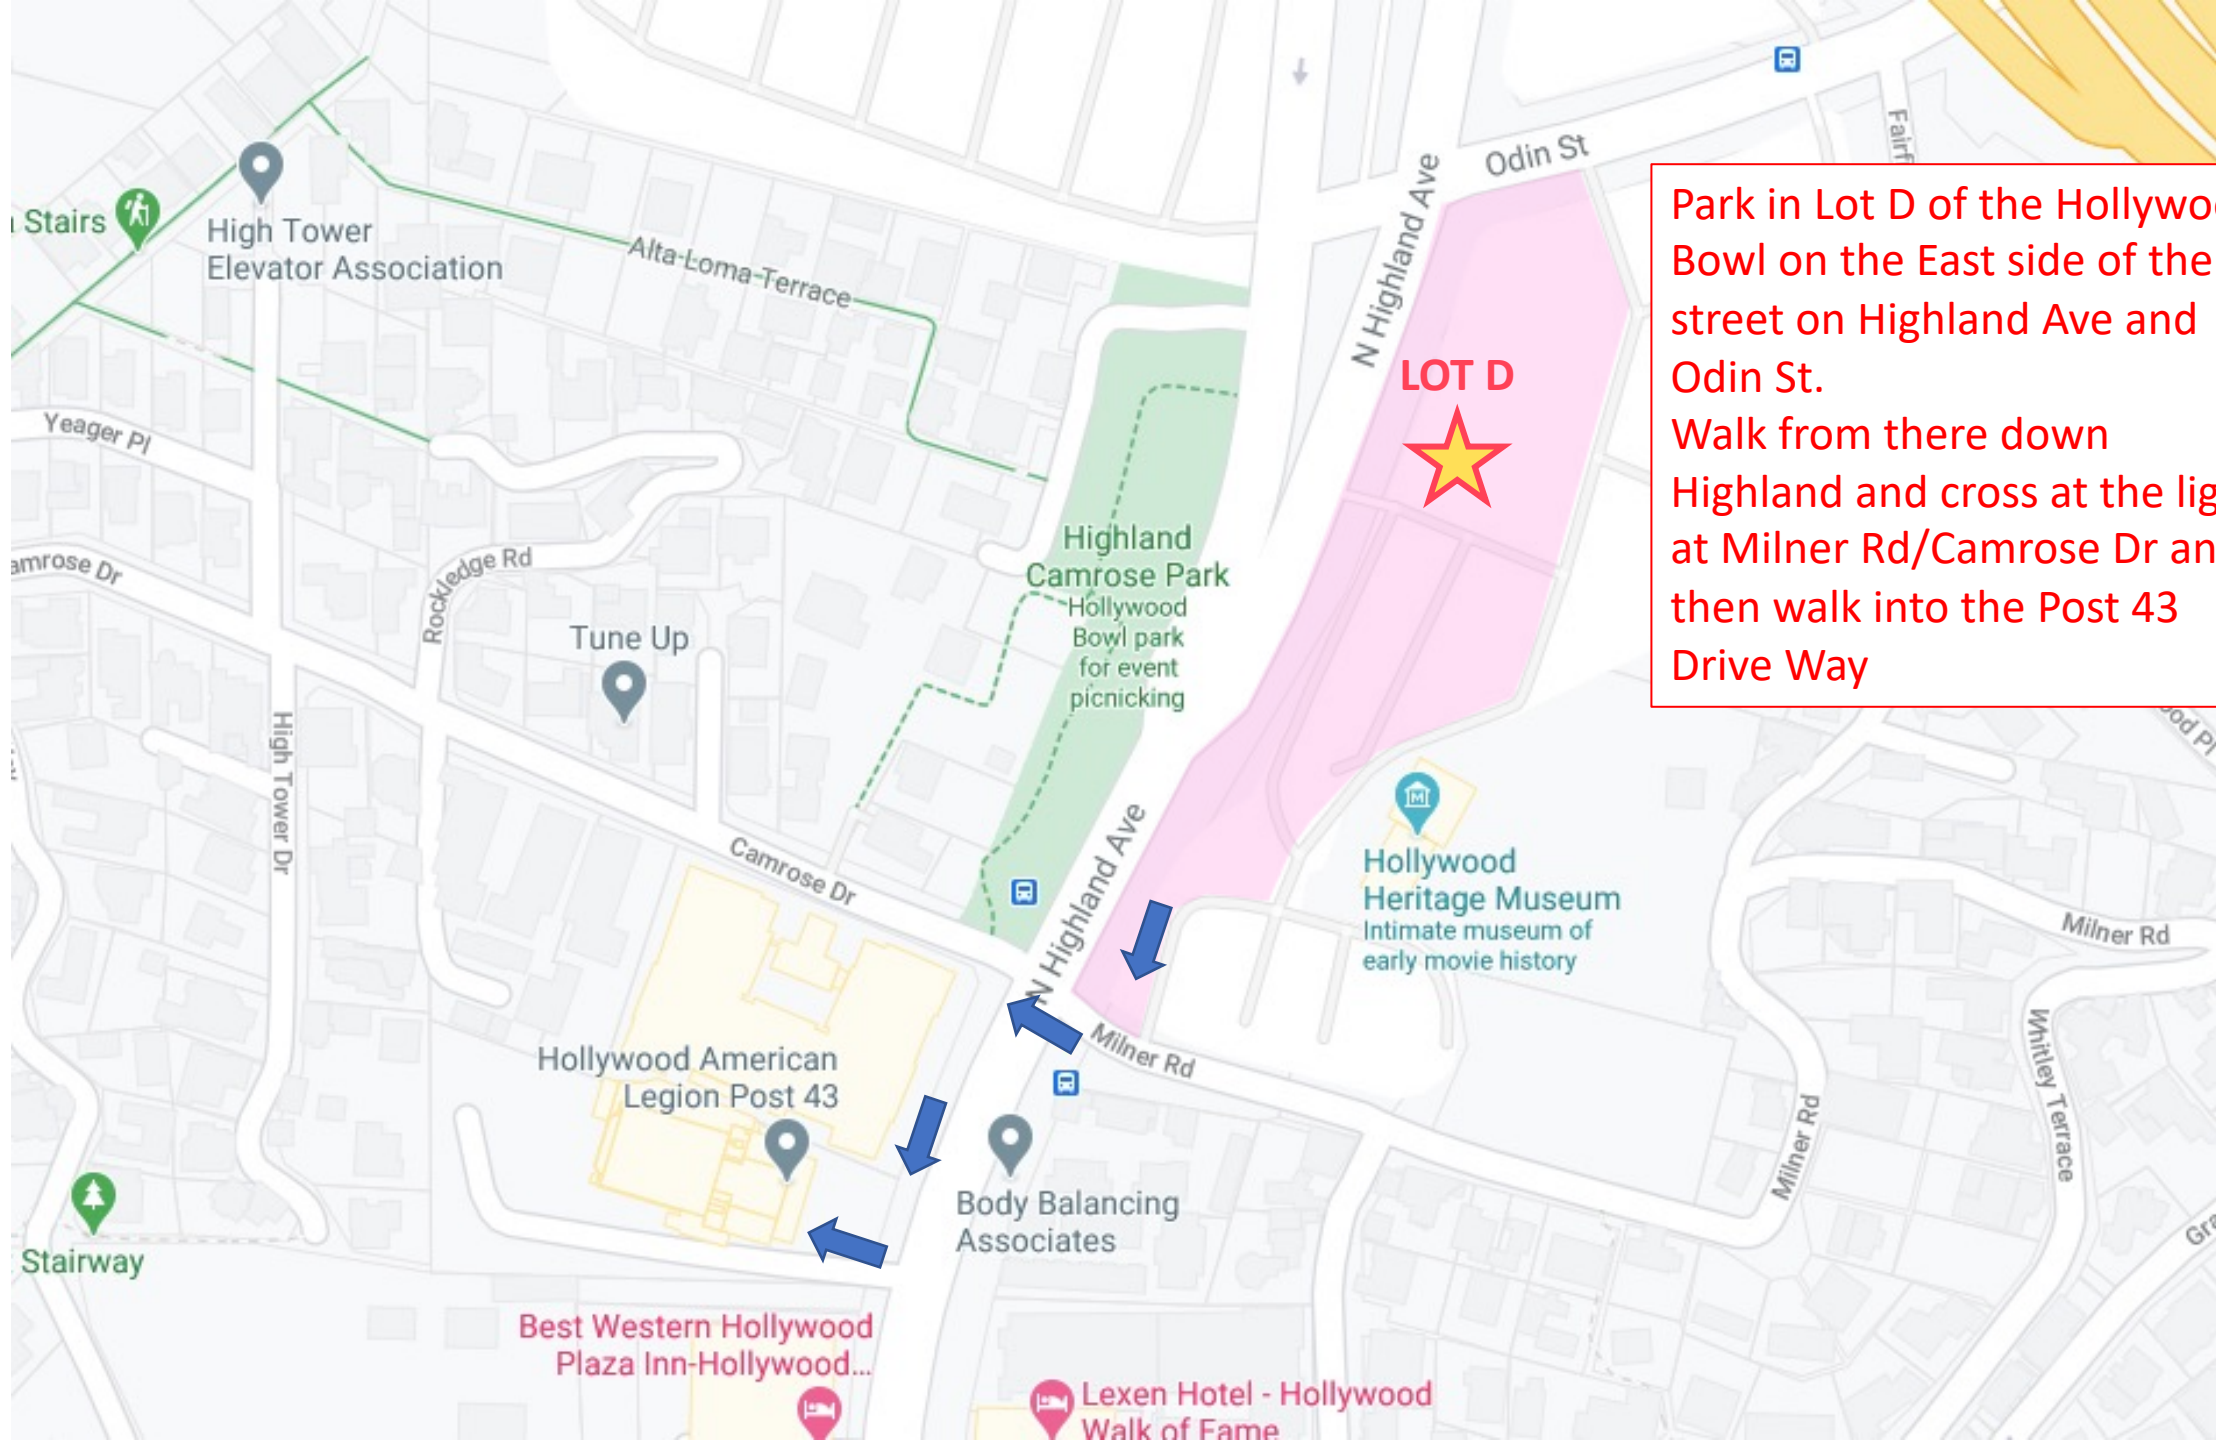

PARKING:
Hollywood Bowl - Lot D
2301 N Highland Ave
Los Angeles, CA 90068

Walk to Event Location:
Hollywood American Legion Post 43
2035 N Highland
Los Angeles, CA 90068

Park in Lot D of the Hollywood Bowl on the East side of the street on Highland Ave and Odin St.
Walk from there down Highland and cross at the lights at Milner Rd/Camrose Dr and then walk into the Post 43 Drive Way