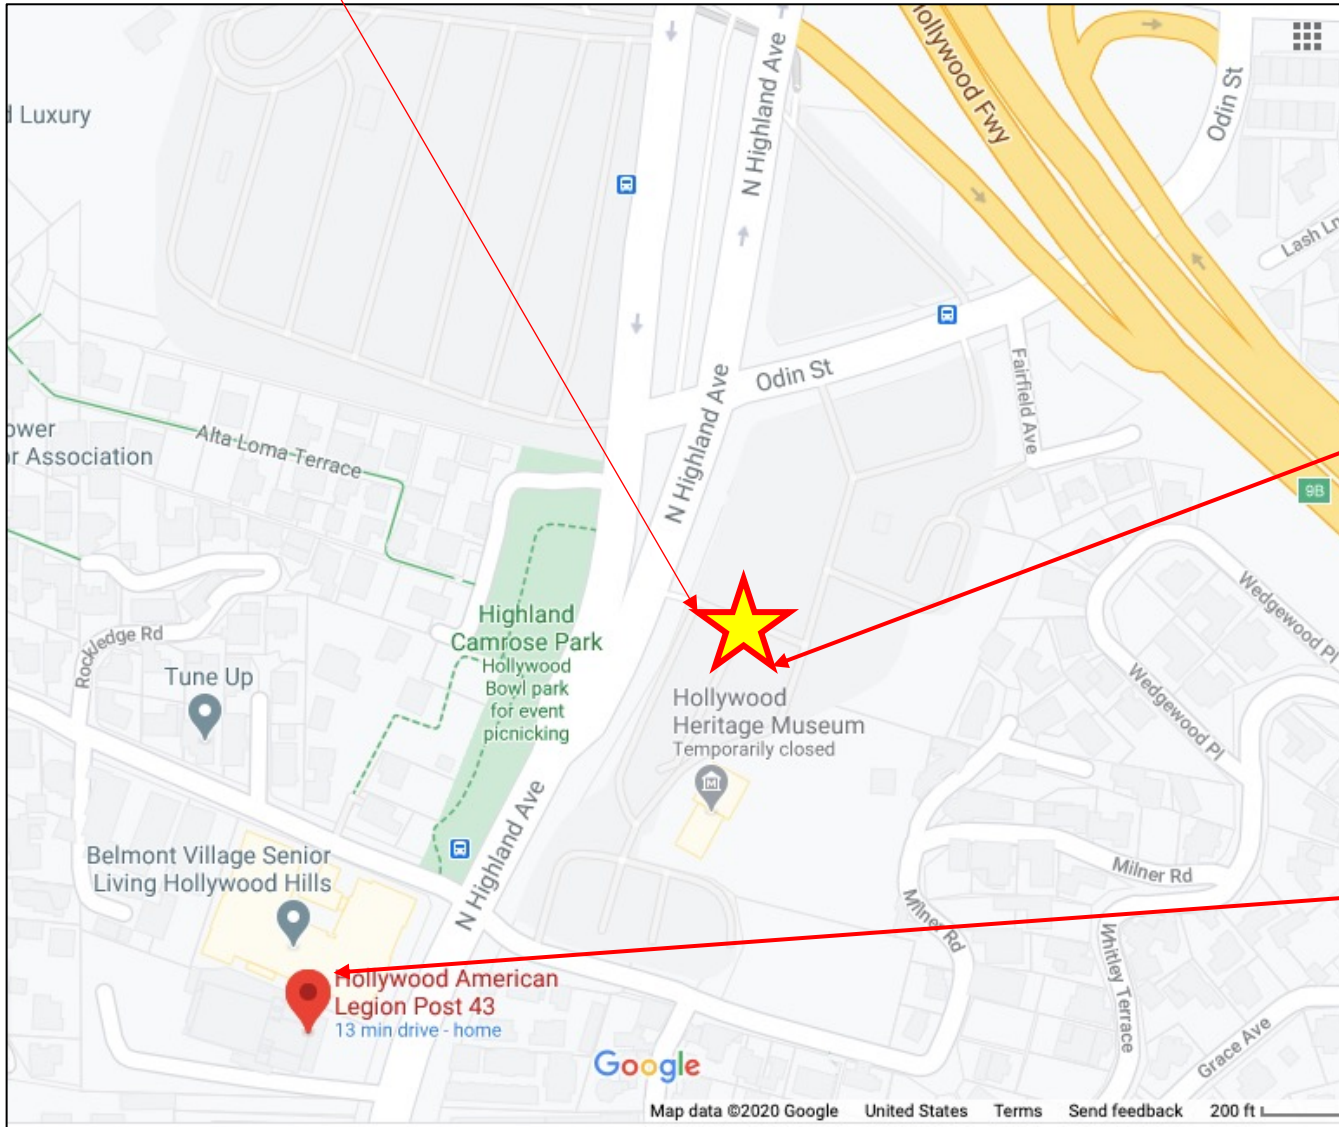

PARKING:
Hollywood Bowl - Lot D
2301 N Highland Ave
Los Angeles, CA 90068

Walk to Event Location:
Hollywood American Legion Post 43
2035 N Highland
Los Angeles, CA 90068

Park in Lot D of the Hollywood Bowl on the East side of the street on Highland Ave and Odin St.
Walk from there down Highland and cross at the lights at Milner Rd/Camrose Dr and then walk into the Post 43 Drive Way