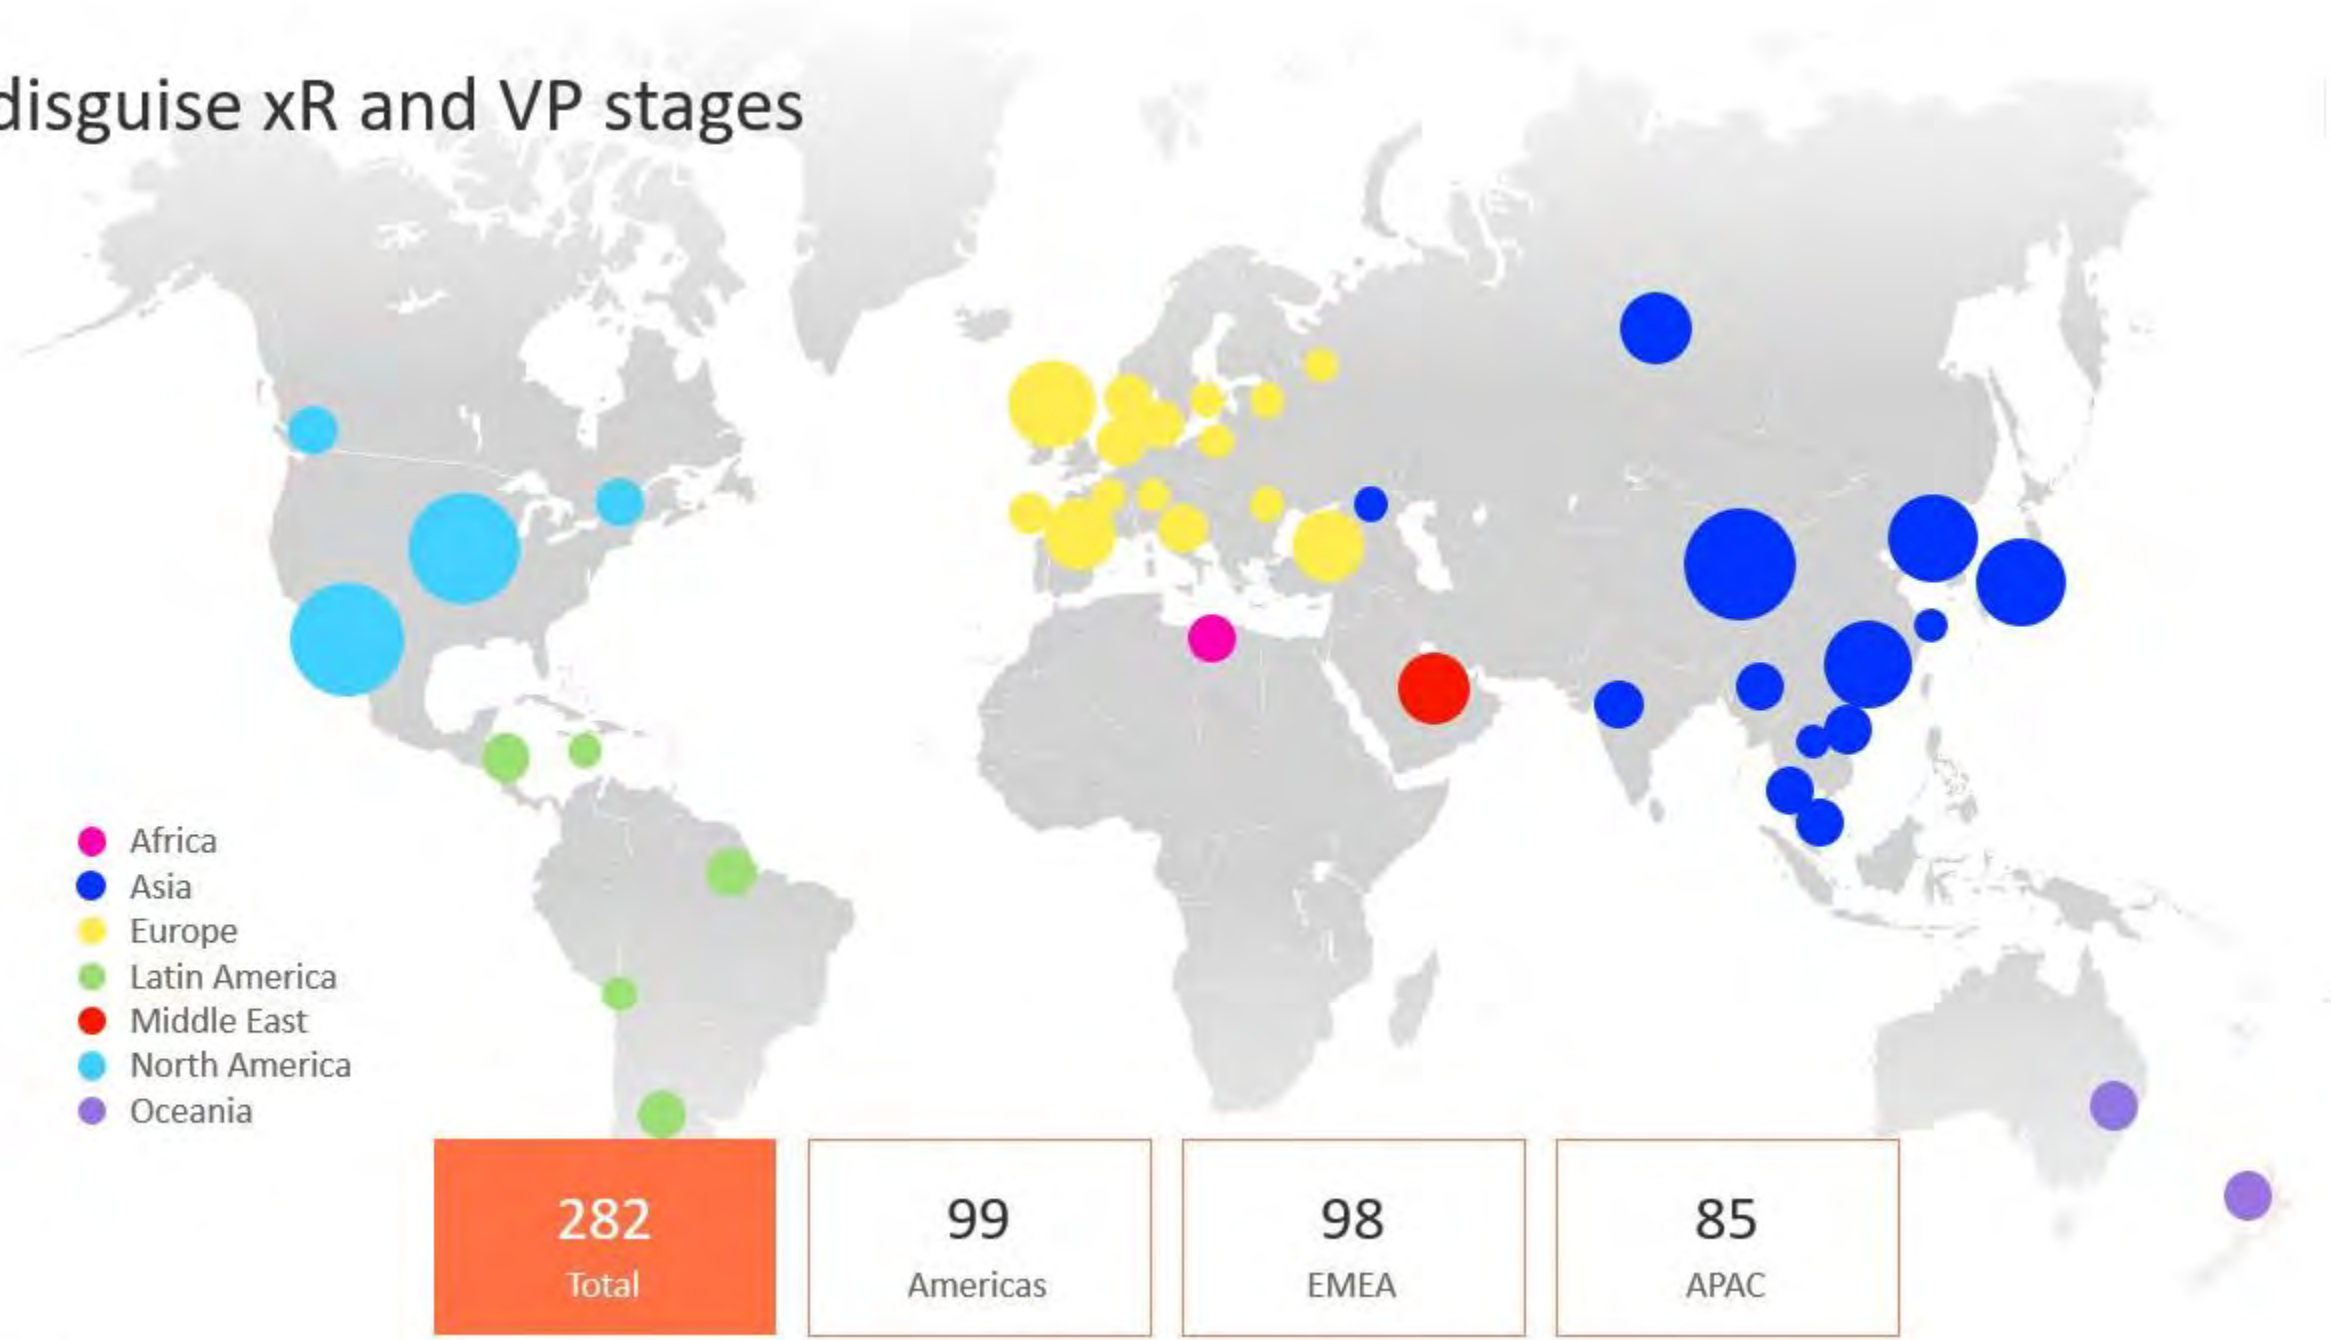

disguise xR and VP stages

- Africa
- Asia
- Europe
- Latin America
- Middle East
- North America
- Oceania

282
Total

99
Americas

98
EMEA

85
APAC