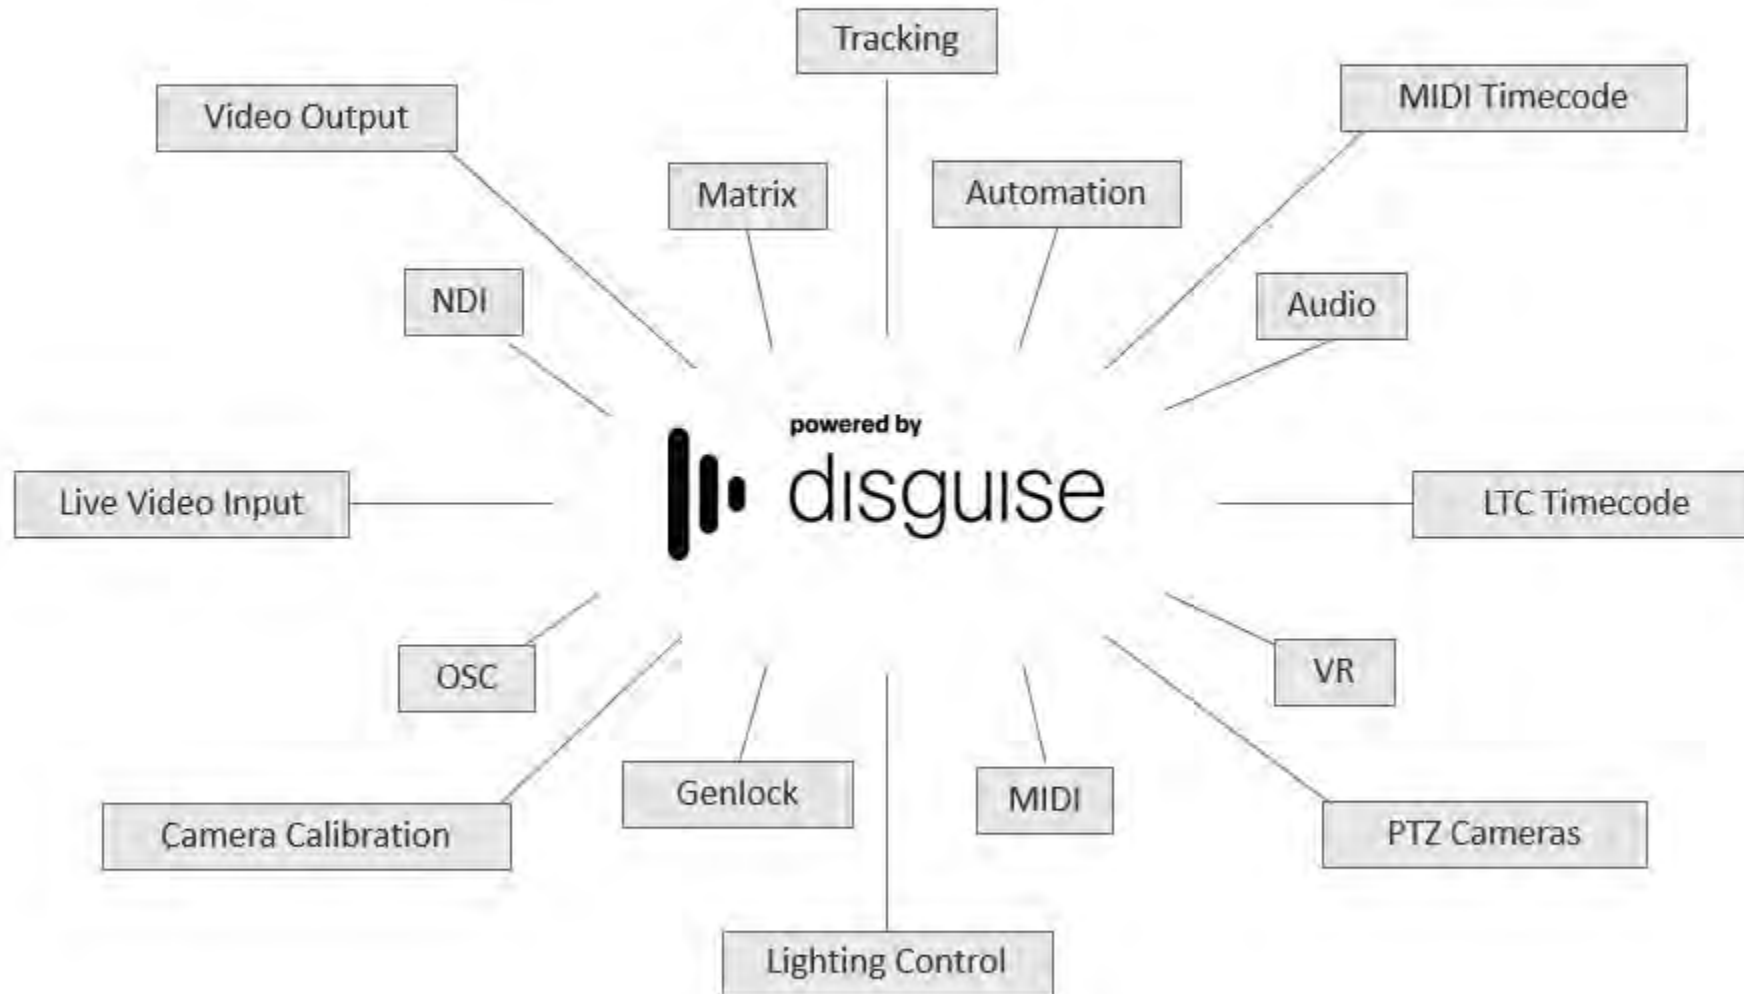

The hub of VP technologies