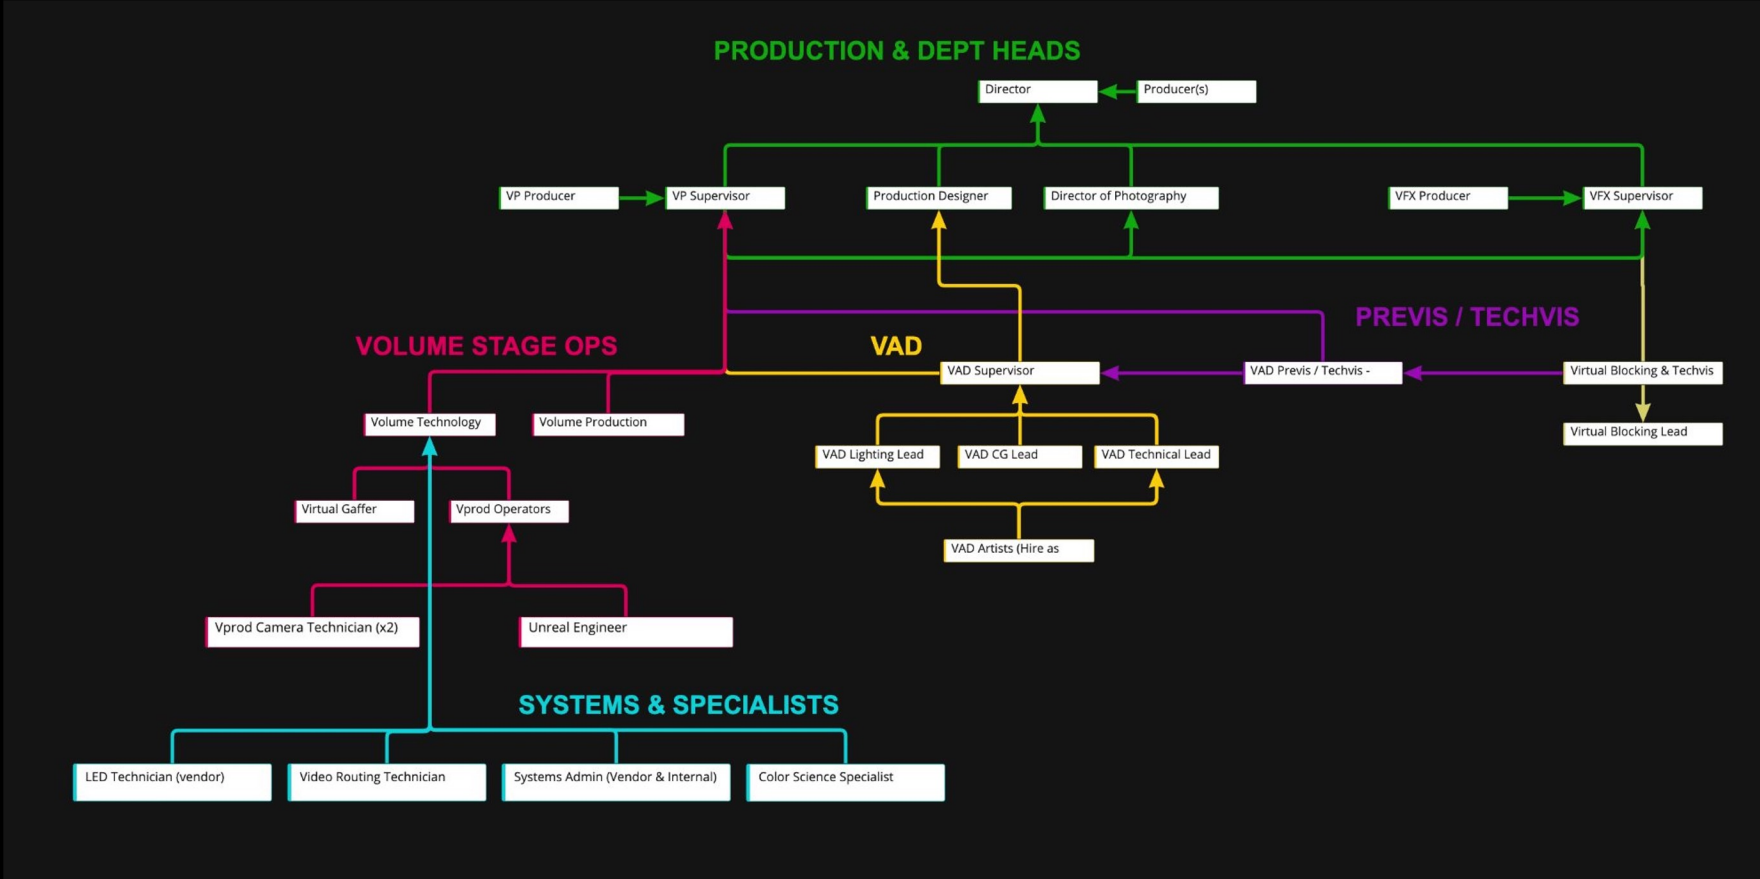

Virtual Production is a Department.

Teams within Virtual Production Department

VP LED TEAM - ROADMAP