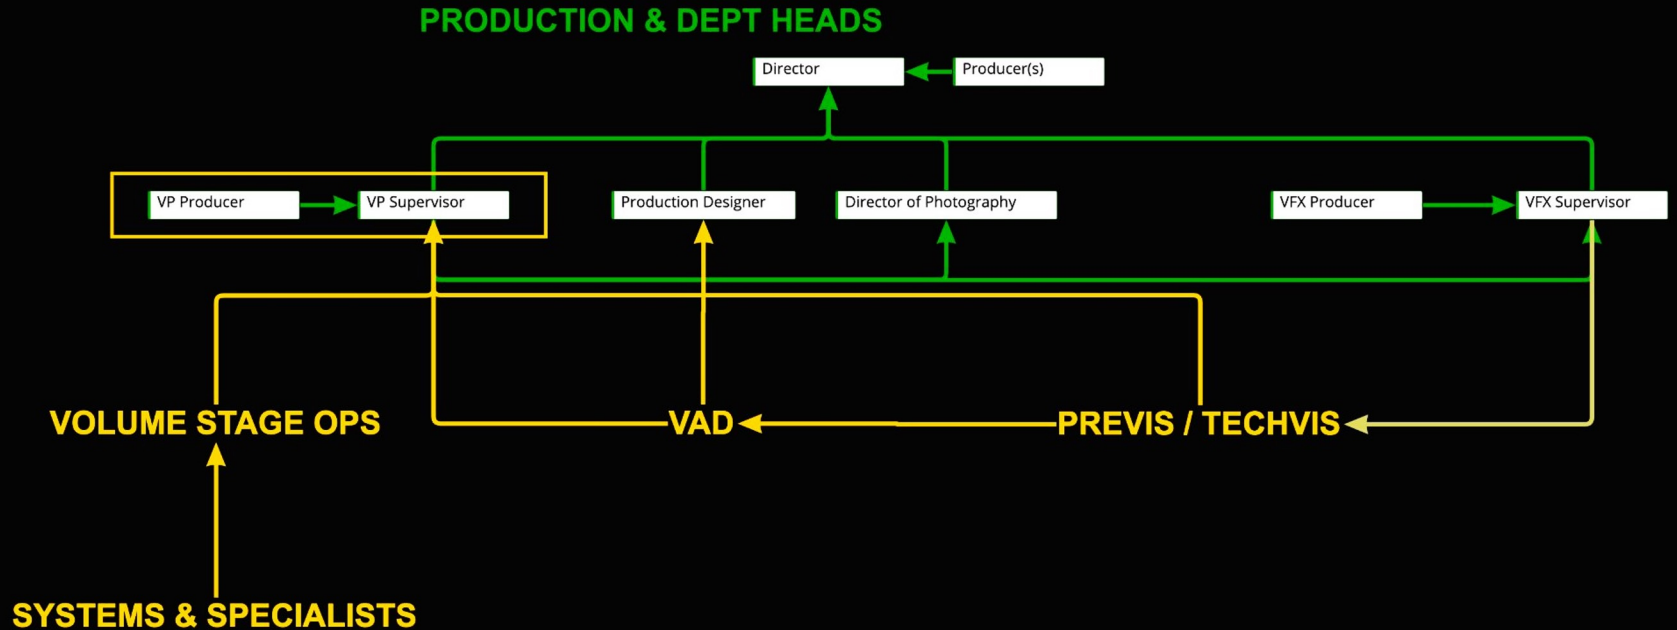

Virtual Production is a Department.

Teams within Virtual Production Department

VP LED TEAM - ROADMAP